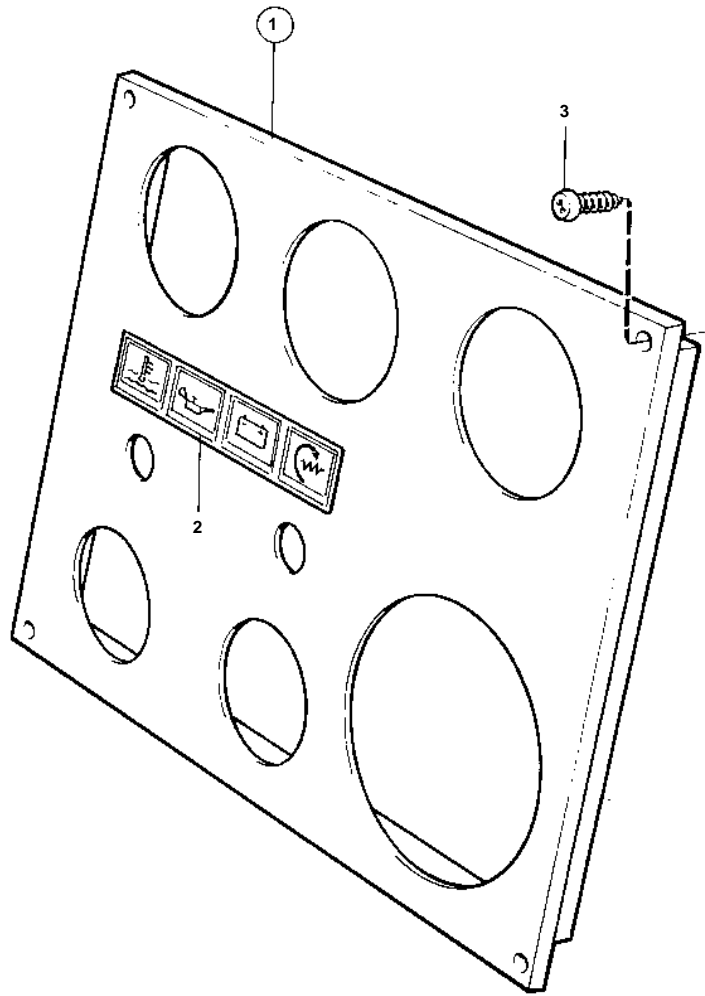

COMMON

8538

COMMON

REF	PART NO.	QTY	DESCRIPTION	NOTES
1	858875	1	Instrument panel	MIRROR-INVERTED, FOR TWIN INSTALLATION.. WHITE COLOURED DECOR STRIPE.
2	828562	1		
3	828647	4	Screw	